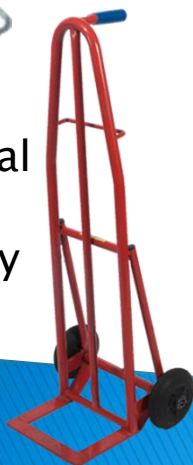

TROLLEYS

Folding
Nose
Trolley

Platform
Trolley

Turntable Trolley

Mineral
Case
Trolley

SAB
Trolley

Model	Platform	Turntable
Capacity (kg)	500	800
Width (mm)	685	910
Length (mm)	1225	1830

Model	SAB (Beer)	Mineral Case	Folding Nose
Capacity (kg)	250	225	225
Width (mm)	540	340	620
Height (mm)	1350	1230	1150