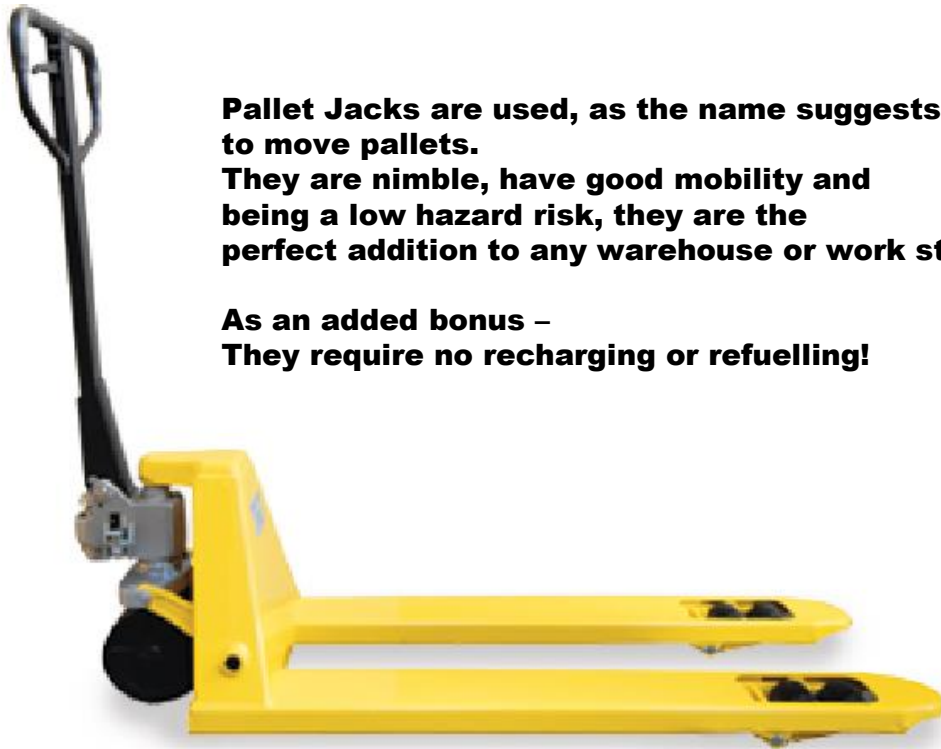

Manual Pallet Jack - 2500Kg

Pallet Jacks are used, as the name suggests, to move pallets. They are nimble, have good mobility and being a low hazard risk, they are the perfect addition to any warehouse or work station.

As an added bonus –
They require no recharging or refuelling!

Standard Pallet Jack

CAPACITY	2500KG
LENGTH OF FORK	1200MM
WIDTH ACROSS FORK	160MM
LIFT HEIGHT	200MM
LOWERED HEIGHT	85MM
OVERALL LENGTH	1650MM
OVERALL WIDTH	685MM
WEIGHT	85KG