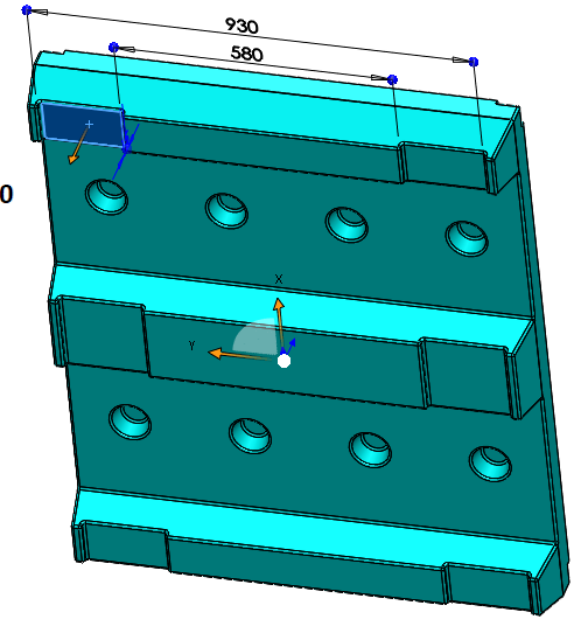

RACKING PLASTIC PALLET

Manufactured to Rack on the 1000m side

SIZE	MATERIAL	DYNAMIC LOAD	RACKING LOAD	STATIC LOAD	COLOUR
1200 x 1000 x 150mm	MDPE	2000kg	1000kg (Evenly Distributed)	5000kg	Blue