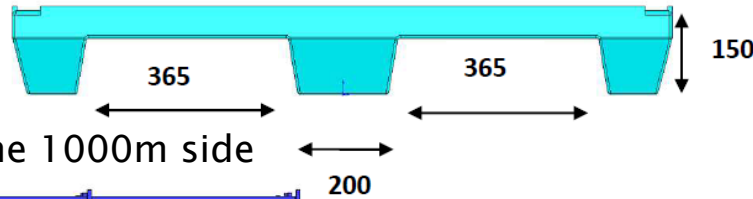

RACKING PLASTIC PALLET

Manufactured to Rack on the 1000m side

SIZE	MATERIAL	DYNAMIC LOAD	RACKING LOAD	STATIC LOAD	COLOUR
1200 x 1000 x 150mm	MDPE	2000kg	1000kg (Evenly Distributed)	5000kg	Blue