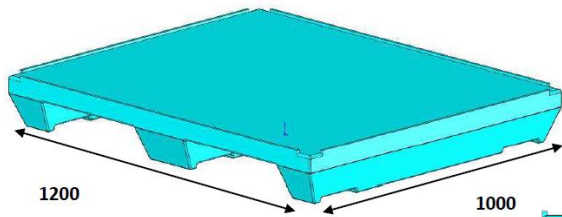

RACKING PLASTIC PALLET

Manufactured to Rack on the 1000m side

SIZE	MATERIAL	DYNAMIC LOAD	RACKING LOAD	STATIC LOAD	COLOUR
1200 x 1000 x 150mm	MDPE	2000kg	1000kg (Evenly Distributed)	5000kg	Blue