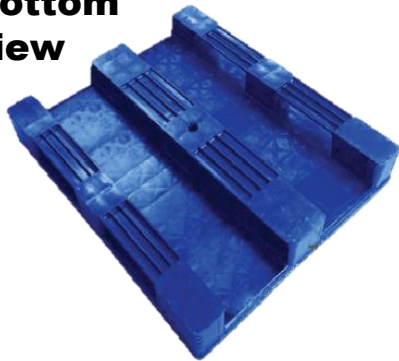

PHARMACEUTICAL PLASTIC PALLET

- **5 Internal Steel Support Tubes**

Bottom view

Top view

Dynamic Load
1500kg

Racking Load
1000kg

SIZE	MATERIAL	DYNAMIC LOAD	RACKING LOAD	COLOUR
1200 x 1000 x 150MM	100% Virgin HDPE	1500KG	1000KG	BLUE