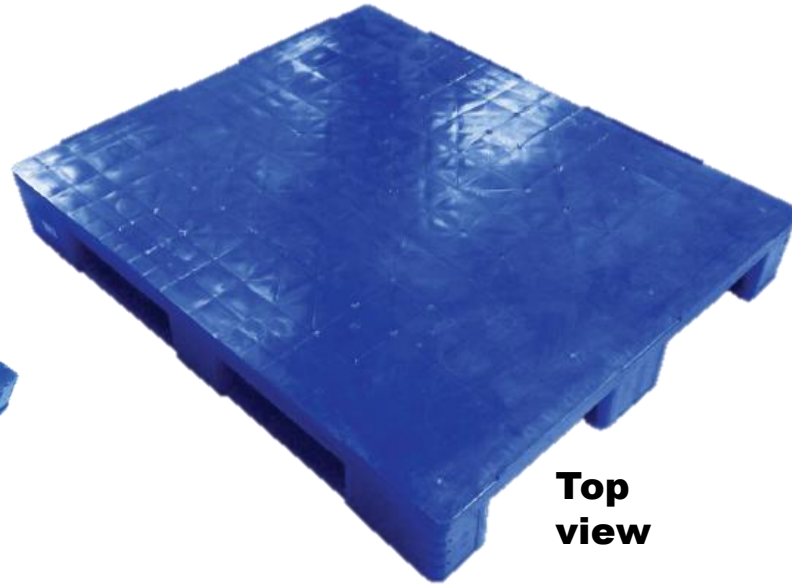

PHARMACEUTICAL PLASTIC PALLET

- **5 Internal Steel Support Tubes**

Bottom view

Top view

Dynamic Load
1500kg

Racking Load
1000kg

SIZE	MATERIAL	DYNAMIC LOAD	RACKING LOAD	COLOUR
1200 x 1000 x 150MM	100% Virgin HDPE	1500KG	1000KG	BLUE