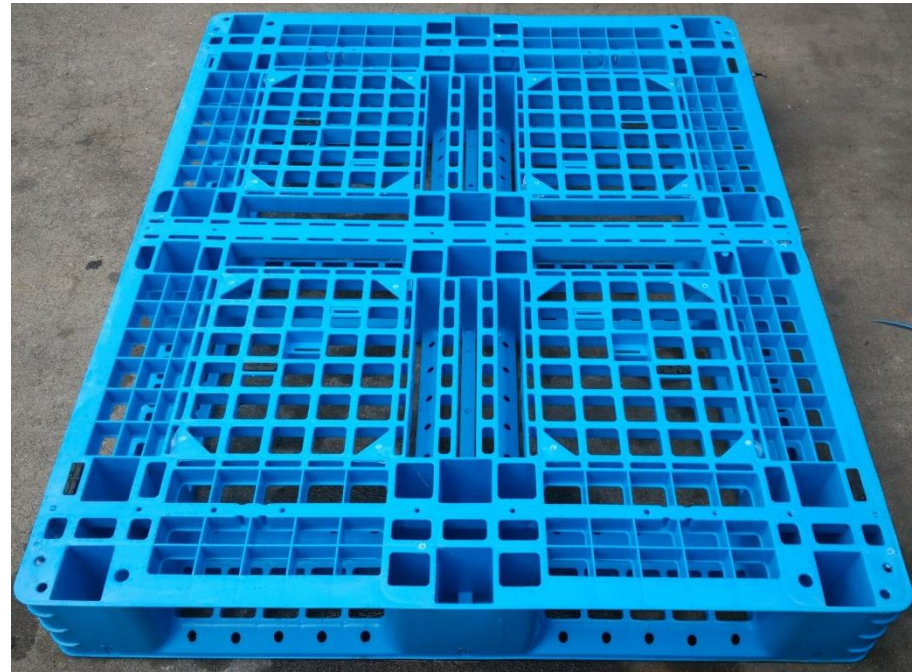

WT Plastic Pallet – Heavy Duty

- **Model : WT1212**
- **Made of 100% Virgin HDPE**
- **Steel Reinforced**
- **Durable and Efficient**
- **Safe and easy to handle**
- **3 Skids**
- **Easy to clean**
- **Non-Reversible**

SIZE	DYNAMIC LOAD	STATIC LOAD	COLOUR
1000 x 1200 x 150 MM	1500KG	3500KG	BLUE