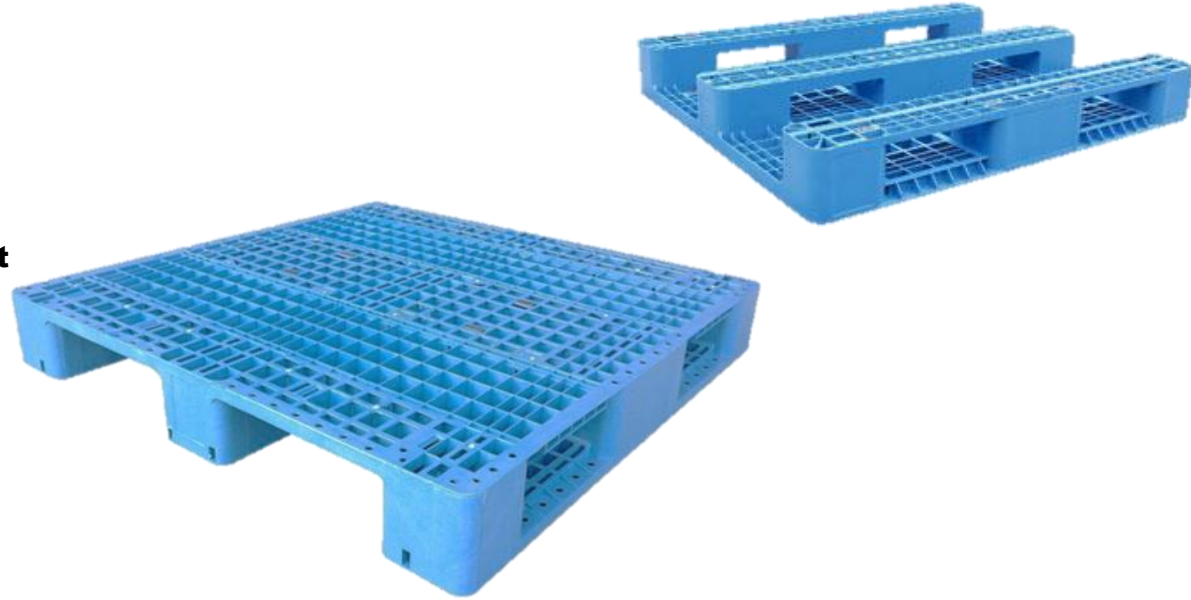

ZF1210WC Plastic Pallet – Heavy Duty

- **Model : ZF1210WC**
- **Made of 100% Virgin HDPE**
- **Steel Reinforced Runners**
- **ZF1210WC is both durable and efficient**
- **Safe and easy to handle**
- **2 Sides Open**
- **4 Way Entry with Mesh Top**
- **Easy to clean**
- **Non-Reversible**

SIZE	DYNAMIC LOAD	STATIC LOAD	RACKING LOAD	COLOUR
1000 x 1200 x 170mm	1500KG	6000KG	1000KG	BLUE