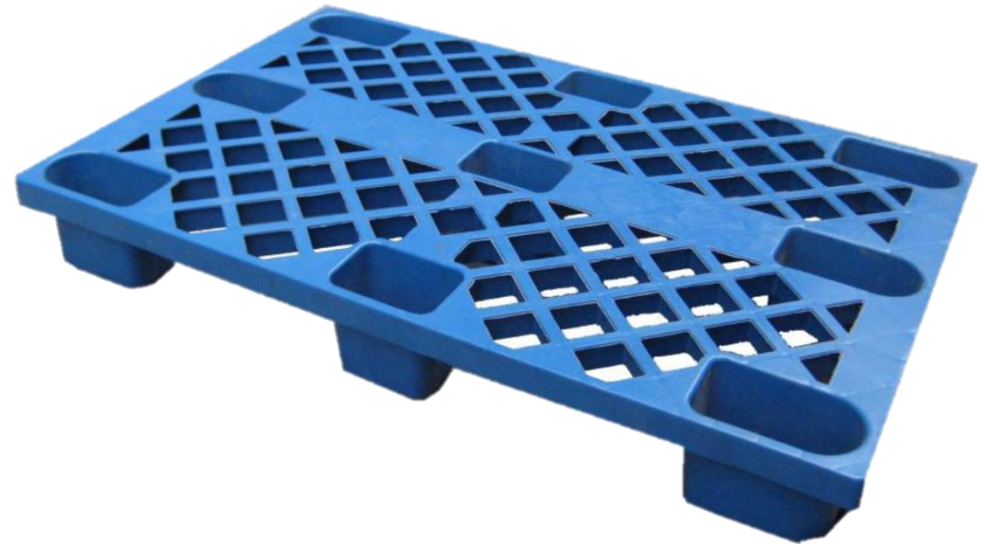

## LIGHT DUTY – EURO PALLET

- **Virgin HDPE**
- **Easy to clean**
- **Works with most Pallet Equipment**

Dynamic Load 300kg	Static Load 1000kg	Unable to Rack
--------------------------	--------------------------	-------------------

SIZE	DYNAMIC LOAD	STATIC LOAD	RACKING LOAD	COLOUR
1200 x 800 x 140mm	300kg	1000kg	Unable to Rack	Blue